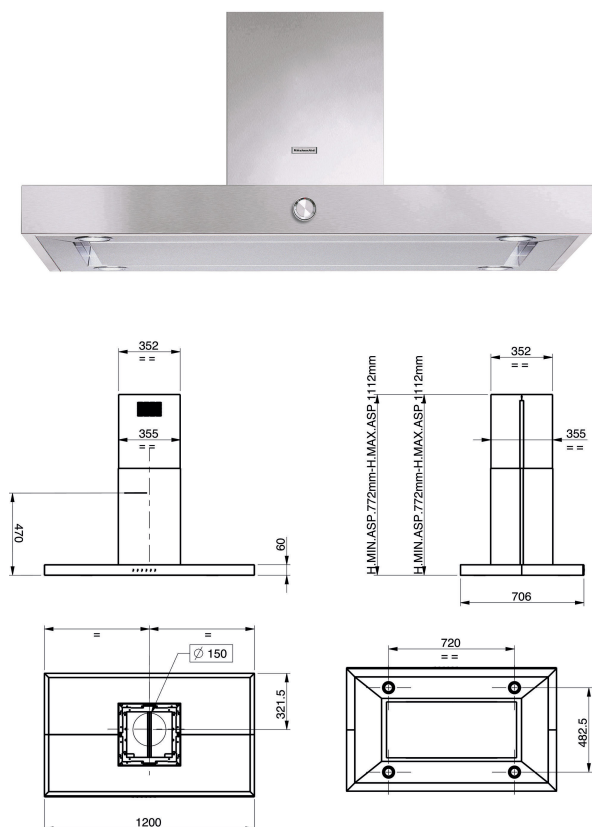

KEIPP 12020

12NC: 851351001000

EAN code: 8003437220951

KitchenAid

MAIN FEATURES

Product group	Hood
Colour body	Inox
Material body	Stainless steel antifinger print
Colour chimney	Inox
Material chimney	Stainless steel
Typology	Traditional
Installation type	Free-standing
Type of control	Electronic
Type of control setting and signalling devices	-
Decor panel options	N/A
Motor location	Integrated motor in hood chimney
Operating Mode	Convertible
Connection rating (W)	310
Current (A)	0,7
Voltage (V)	220-240
Frequency (Hz)	50-60
Length of Electrical Supply Cord (cm)	150
Plug type	Schuko
Height of the chimney (mm)	530-1125
Height of product, without chimney (mm)	619
Height of the product	772
Width of the product	1200
Depth of the product	706
Minimum niche height	0
Minimum niche width	0
Niche depth	0
Net weight (kg)	17

TECHNICAL FEATURES

Type of manual control devices	Knob
Type of automatic control devices	-
Number of motors	1
Total power of the motors (W)	160
Number of speed settings	4
Boost position	Yes
Maximum output air extraction (m3/h)	779
Boost position air extraction (m3/h)	779
Maximum output recirculating air (m3/h)	712
Boost position output recirculating (m3/h)	712
Light Control Type	On/off
Number of lights	4
Type of lamps used	LED
Total power of the lamps (W)	10
Diameter of air outlet (mm)	150
No-return airflow flap	Yes
Grease filter material	Washable aluminium
Odour filter	No